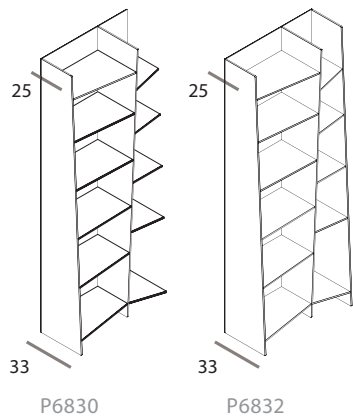

Delphi

Libreria a moduli accostabili in vetro incollato trasparente extrachiaro o fumé. Disponibile anche con schiena retrolaccata, vari colori.

Adjoining bookcase unit in extralight or smoked glued glass. Available also with lacquered back, various finishes.

FINITURE / FINISHES

DIMENSIONS cm	SP. / TH.	COD.	M ³	KG
69x33x190h	10	P6830	0,73	83
70x33x190h	10	P6832	0,73	96

Extralight / Smoked TETE / TTF	VETRO EXTRACHIAIRO EXTRALIGHT GLASS TETE With lacquered back
-----------------------------------	---