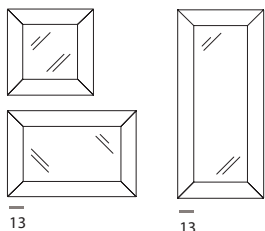

Denver Up

Specchiera con telaio in alluminio per attacco verticale / orizzontale o con appoggio a terra. Cornice perimetrale disponibile in specchio, specchio acidato, vetro laccato o acidato laccato, varie finiture. Illuminazione a led inclusa.

Floor or horizontal / vertical hanging mirror with aluminium structure. Frame available in mirror, lacquered mirror, lacquered or frosted lacquered glass, various finishes. Standard led lighting.

DIMENSIONS cm		SP. / TH.	COD.	M ³	KG
90x90	Con luce a led With led lighting	70	P5336	0,11	25
160x65	Con luce a led With led lighting	70	P5340	0,13	29
220x90	Con luce a led With led lighting	70	P5344	0,25	47