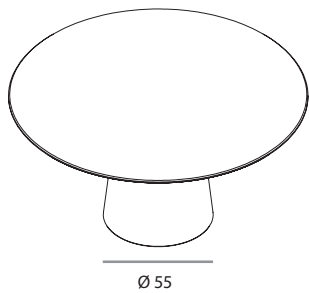

Totem round

Tavolo con base inox satinato o metallo laccato, varie finiture. Top disponibile in vetro temperato, MATERIA, HPL, ceramica o legno, varie finiture. Optional: piatto girevole Lazy Susan.

Dining table with mat stainless steel or lacquered metal base, various finishes. Top available in tempered glass, MATERIA, HPL, ceramic or wood, various finishes. Optional: turning dish Lazy Susan.